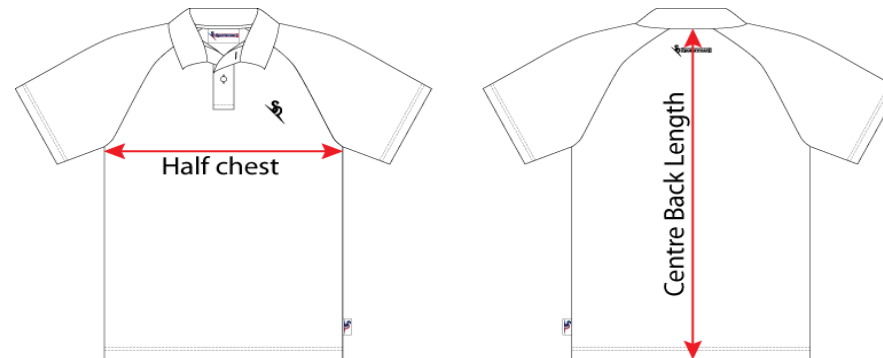

MET NORTH STUDENT POLO (INDENT)

SIZE RANGE 3XS - 3XL

Tolerance - /+1.0 cm

SIZES		3XS	2XS	XS	S	M	L	XL	2XL	3XL
1/2 CHEST		46.5	49	51.5	54	56.5	59	61.5	64	66.5
CENTRE BACK LENGTH		60.5	63	65.5	68	70.5	73	75.5	78	80.5

* Above Measurements are garment measurements - To be used as a guide only.

* Note : Image for illustration purposes only . Not to Scale